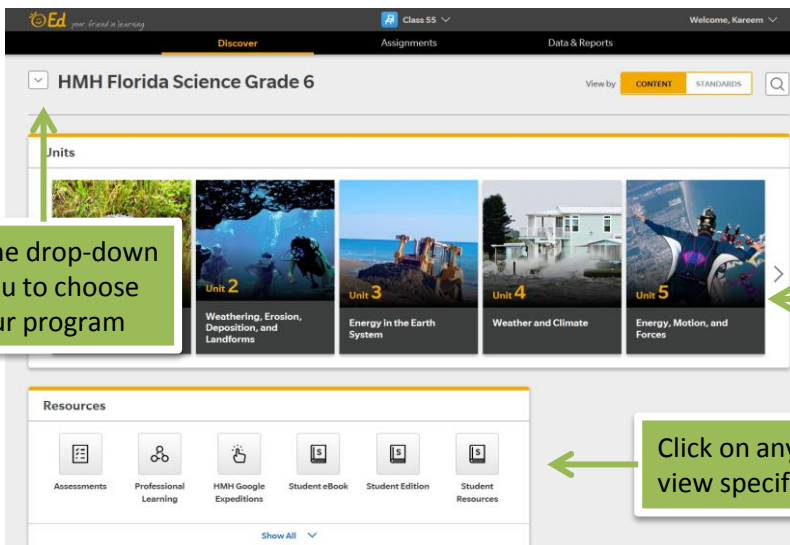

1 Go to hnhco.com/ed

2 Select a state **EVALUATOR** (*Found towards the bottom of the drop-down list*)

3 Select a district **FL Science-91000980**

4

USERNAME	PASSWORD
EvalStudent148_91000981	E!1ch8pg55k

(Please carefully enter your username and password they are case sensitive)

5 Use the dropdown menu to choose your appropriate program.

Use the drop-down menu to choose your program

Before you get started:
 Please **disable pop-up blockers or allow pop-ups from this site** in your browser software.