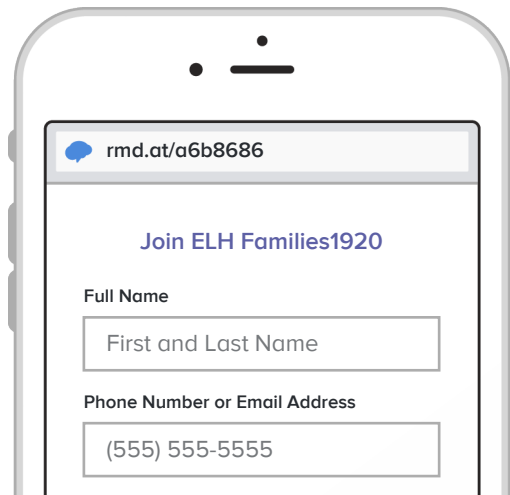

Sign up for important updates from R. Smith.

Get information for **ELH Families1920** right on your phone—not on handouts.

Pick a way to receive messages for **ELH Families1920**:

A If you have a smartphone, get push notifications.

On your iPhone or Android phone, open your web browser and go to the following link:

rmd.at/a6b8686

Follow the instructions to sign up for Remind. You'll be prompted to download the mobile app.

B If you don't have a smartphone, get text notifications.